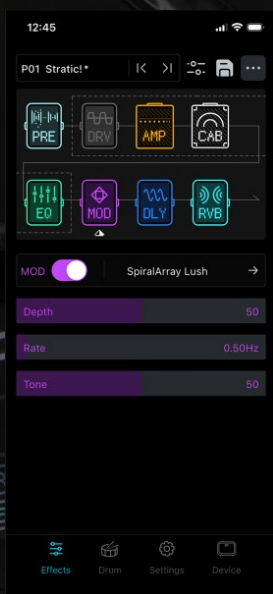

FX EDITING SCREEN