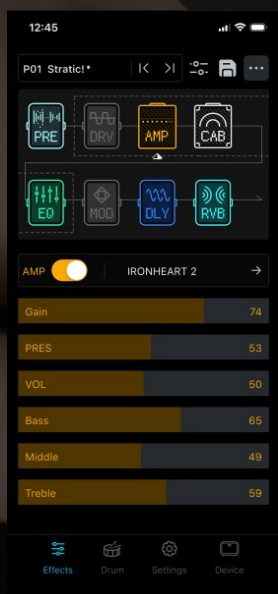

FREE – TONE-WIZARD APP

The PRISM-MINI includes the free TONE-WIZARD companion app for iOS and Android. Control your amp wirelessly via Bluetooth; adjust settings, tweak tones, stream music and manage presets straight from your device. Create, store, share and import patches quickly and easily, all from one simple interface. The app also unlocks exclusive features, including the built-in drum machine, giving you even more creative control over your PRISM-MINI.

Scan the QR code to download the TONE-WIZARD APP.

AMP EDITING SCREEN