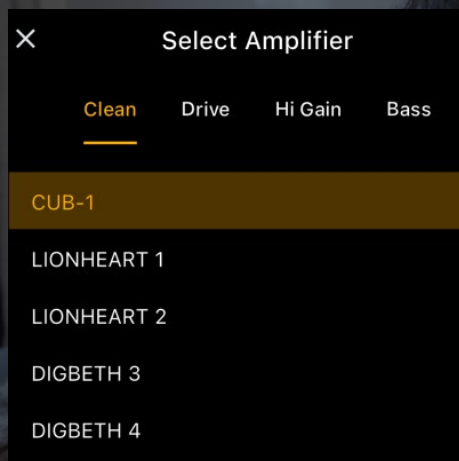

100 PRESETS

The PRISM-MINI is loaded with 100 presets, split between 50 factory presets & 50 user presets.

Each of the high-end factory presets has been meticulously crafted and represents the best guitar tones inspired by Laney players such as Tony Iommi, Billy Corgan, Devin Townsend, Lari Basillio, Tom Quayle, and Jack Gardiner to name a few. There are 50 user presets for you to write and store your own signature sounds. Writing presets, storing, and exporting your presets is made easy by the accompanying FREE TONE-WIZARD APP.