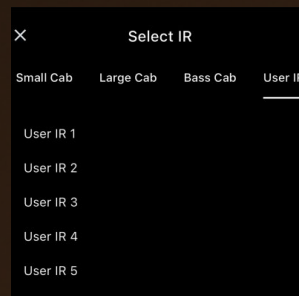

[F16] 

The Ledge

FULL COLOUR SCREEN

The PRISM-MINI features 1.77" Full Colour LCD screen allowing access to all editing and settings from the device. The colour screen means you can use the PRISM-MINI standalone without the need to fire up the APP.

PERFECT RESPONSE

The PRISM-MINI comes loaded with over 20 different cabinet options, from 4x12 to 1x12's and bass cabinets as well, so you should be able to find your perfect cabinet selection. Using the TONE-WIZARD APP you can also import and host your favourite IR's.