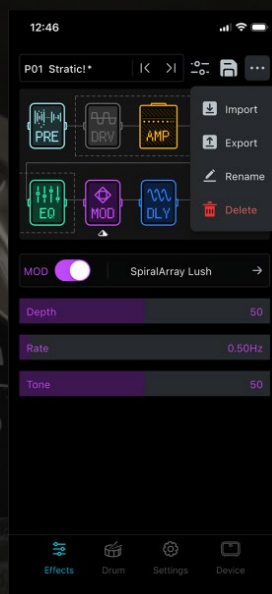

17 AMPS & 32 EFFECTS

The PRISM-MINI comes packed with a wide range of amp options and studio-quality effects to cover any playing style. Choose from 17-amp models; from crystal-clean tones to full high-gain power, plus 32 effects ranging from drive, EQ, modulation, delay, and reverb. Use them individually or combine them to craft everything from subtle reverb to fully layered, performance ready sounds.

Drive pedal before your amp? No problem! Put your reverb before your pitch shifter? ... Sure, if you want. You do you.

SEAMLESS CONNECTIVITY

The PRISM-MINI is not only an amazing, portable, stereo multi-FX guitar amp, it is also a fully functioning Bluetooth® speaker! Capable of streaming music from your phone to accompany you whilst you are playing or simply listening to your favourite tunes on the go. You also connect to the APP based DRUM machine via Bluetooth®.

FREE – TONE-WIZARD APP

The PRISM-MINI includes the free TONE-WIZARD companion app for iOS and Android. Control your amp wirelessly via Bluetooth; adjust settings, tweak tones, stream music and manage presets straight from your device. Create, store, share and import patches quickly and easily, all from one simple interface. The app also unlocks exclusive features, including the built-in drum machine, giving you even more creative control over your PRISM-MINI.

Scan the QR code to download the TONE-WIZARD APP.

AMP EDITING SCREEN

FX EDITING SCREEN

IMPORT/EXPORT SCREEN

PRACTICE IN TIME

Having your own drummer to join you when you are practising has real benefits, such as improved timing, better rhythm, and more creativity.