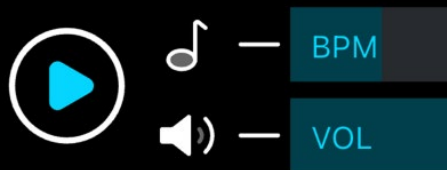

Scan the QR code to download the TONE-WIZARD APP.

AMP EDITING SCREEN

FX EDITING SCREEN

IMPORT/EXPORT SCREEN

PRACTICE IN TIME

Having your own drummer to join you when you are practising has real benefits, such as improved timing, better rhythm, and more creativity.

In association with the TONE-WIZARD APP you can have all the above as the APP features its own drum machine!

Delivering multiple style options with plenty of patterns to play against, the TONE-WIZARD APP lets you practice whenever, wherever you want and at whatever volume.